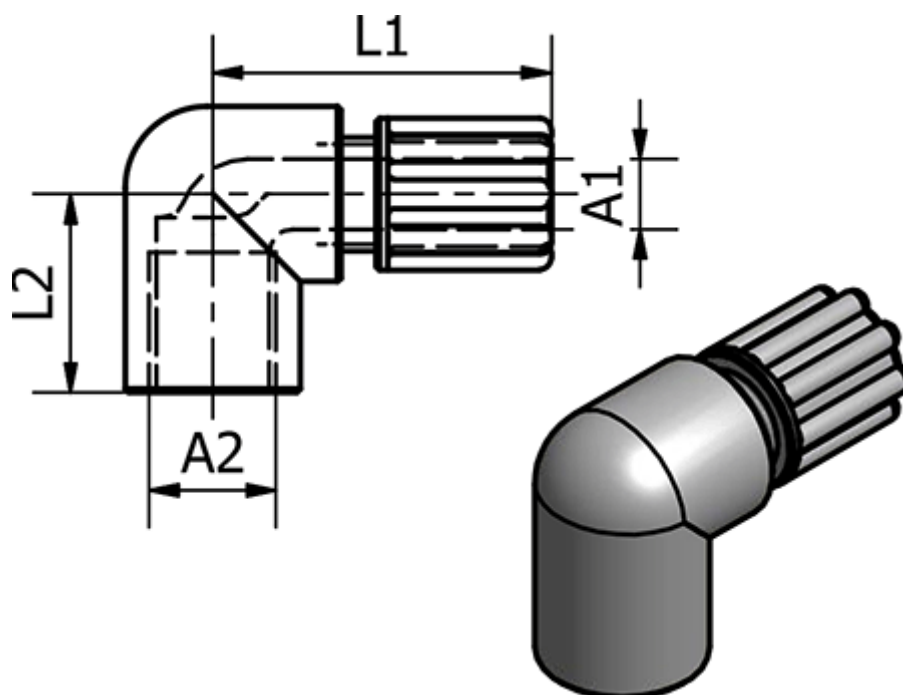

Article number: 58615002

Description: Push-on 150.02, Ø6/8 - G 1/8"
Angle

Measures

| | |
|-----------------------|----------|
| Ext. Hose Diameter A1 | = 6/8 |
| L1 | = 29 |
| L2 | = 17 |
| Thread A2 | = G 1/8" |